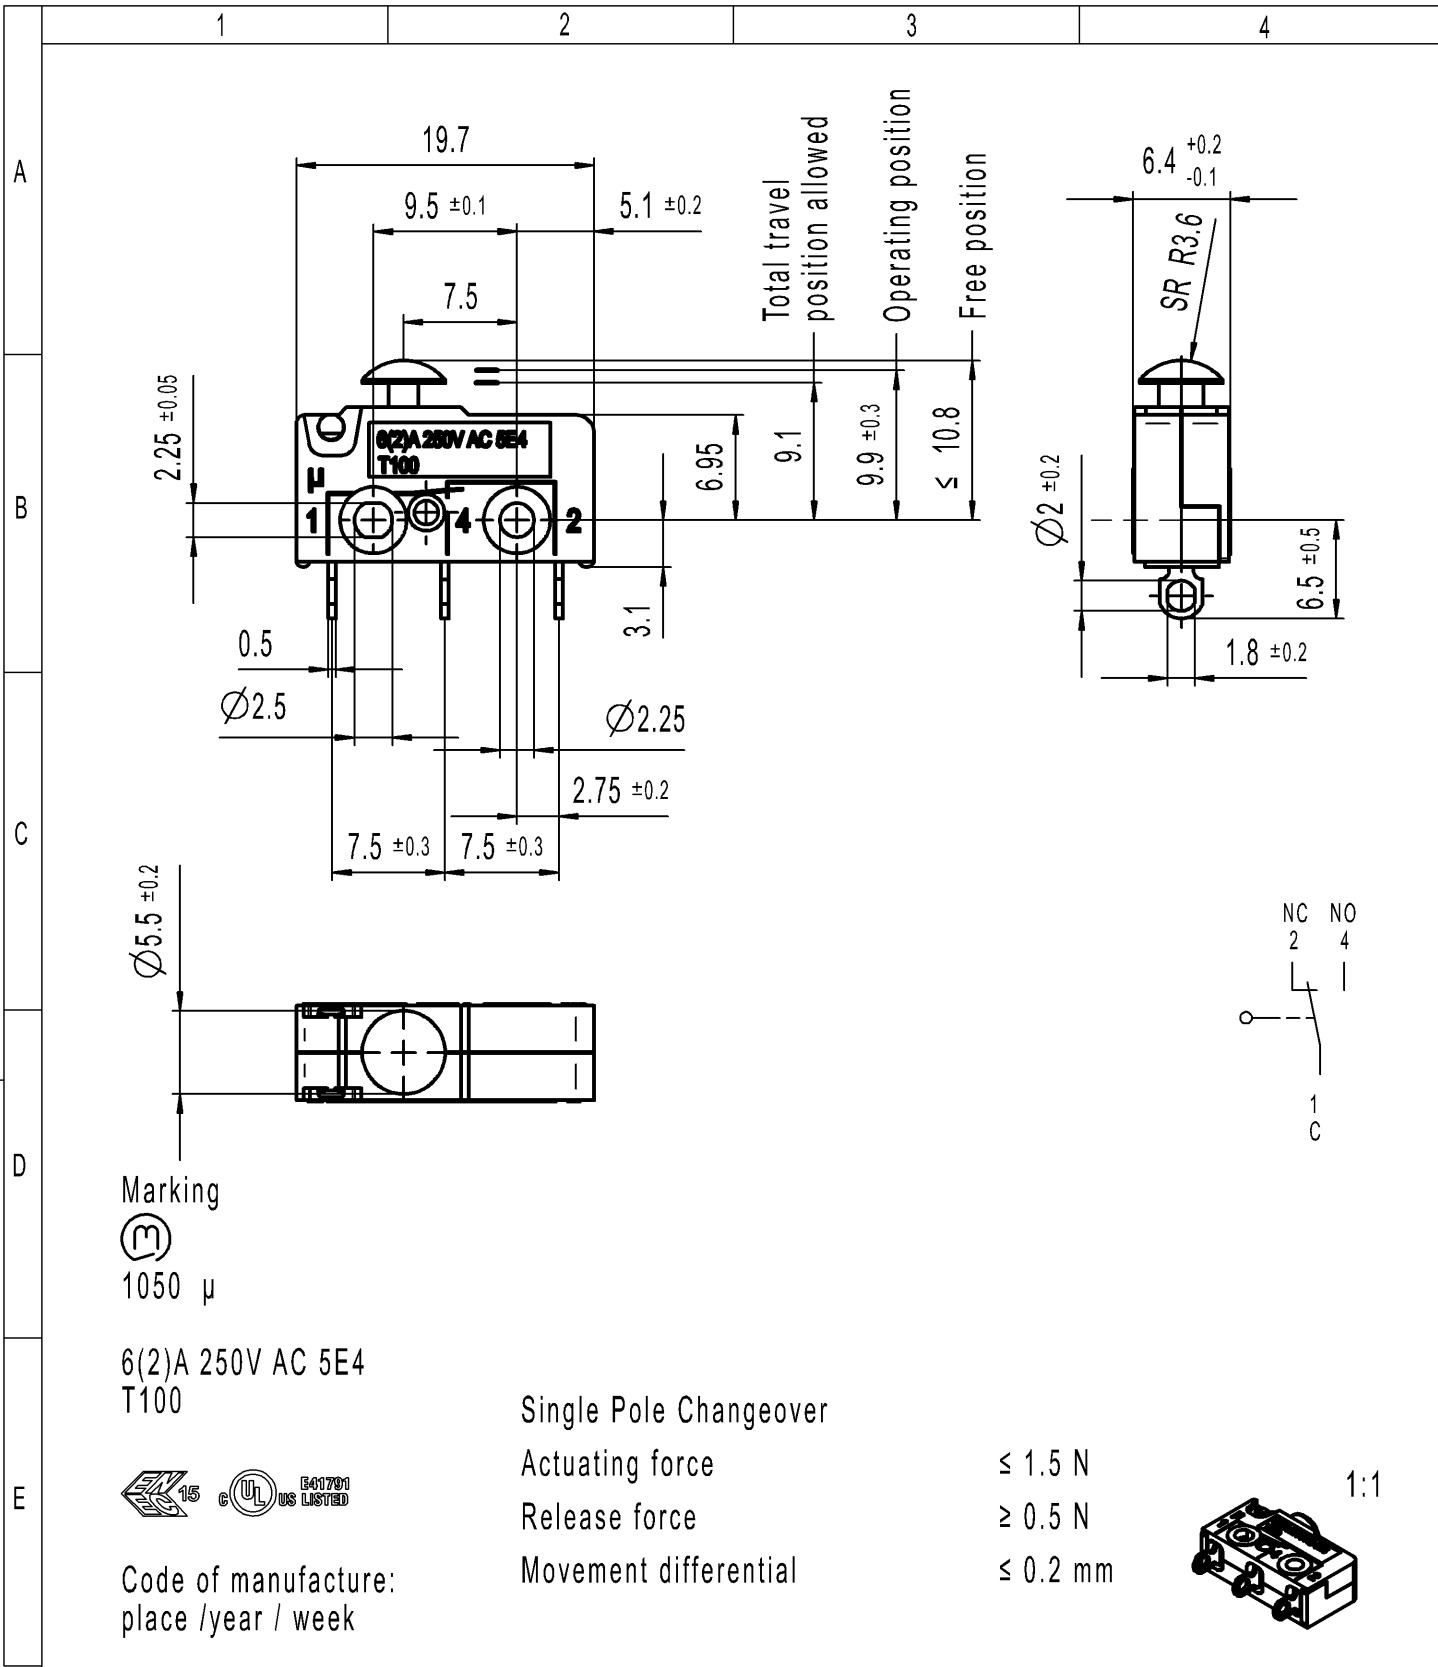

-	-	-	1050.0202-XX
Figure	Type	Customer Part No.	Art.No.-PI
Shape and location	Angle ± 2°	Sheet 01	Ident. K
	Edge tolerance	Format DIN A4	Document number 10500202
	Length	Projection	Index d
	Radii	Scale 2:1	
		All dimensions are in millimetres	Snap Action Switch
d	141307	System NX V1872	<b>MARQUARDT</b>
c	54920	Replacement of	
b	31904	Zg.gl.Nr.v.16.10.1991	
a	29551		
Index	MEC-No.	Date (YYYY-MM-DD)	Edited by