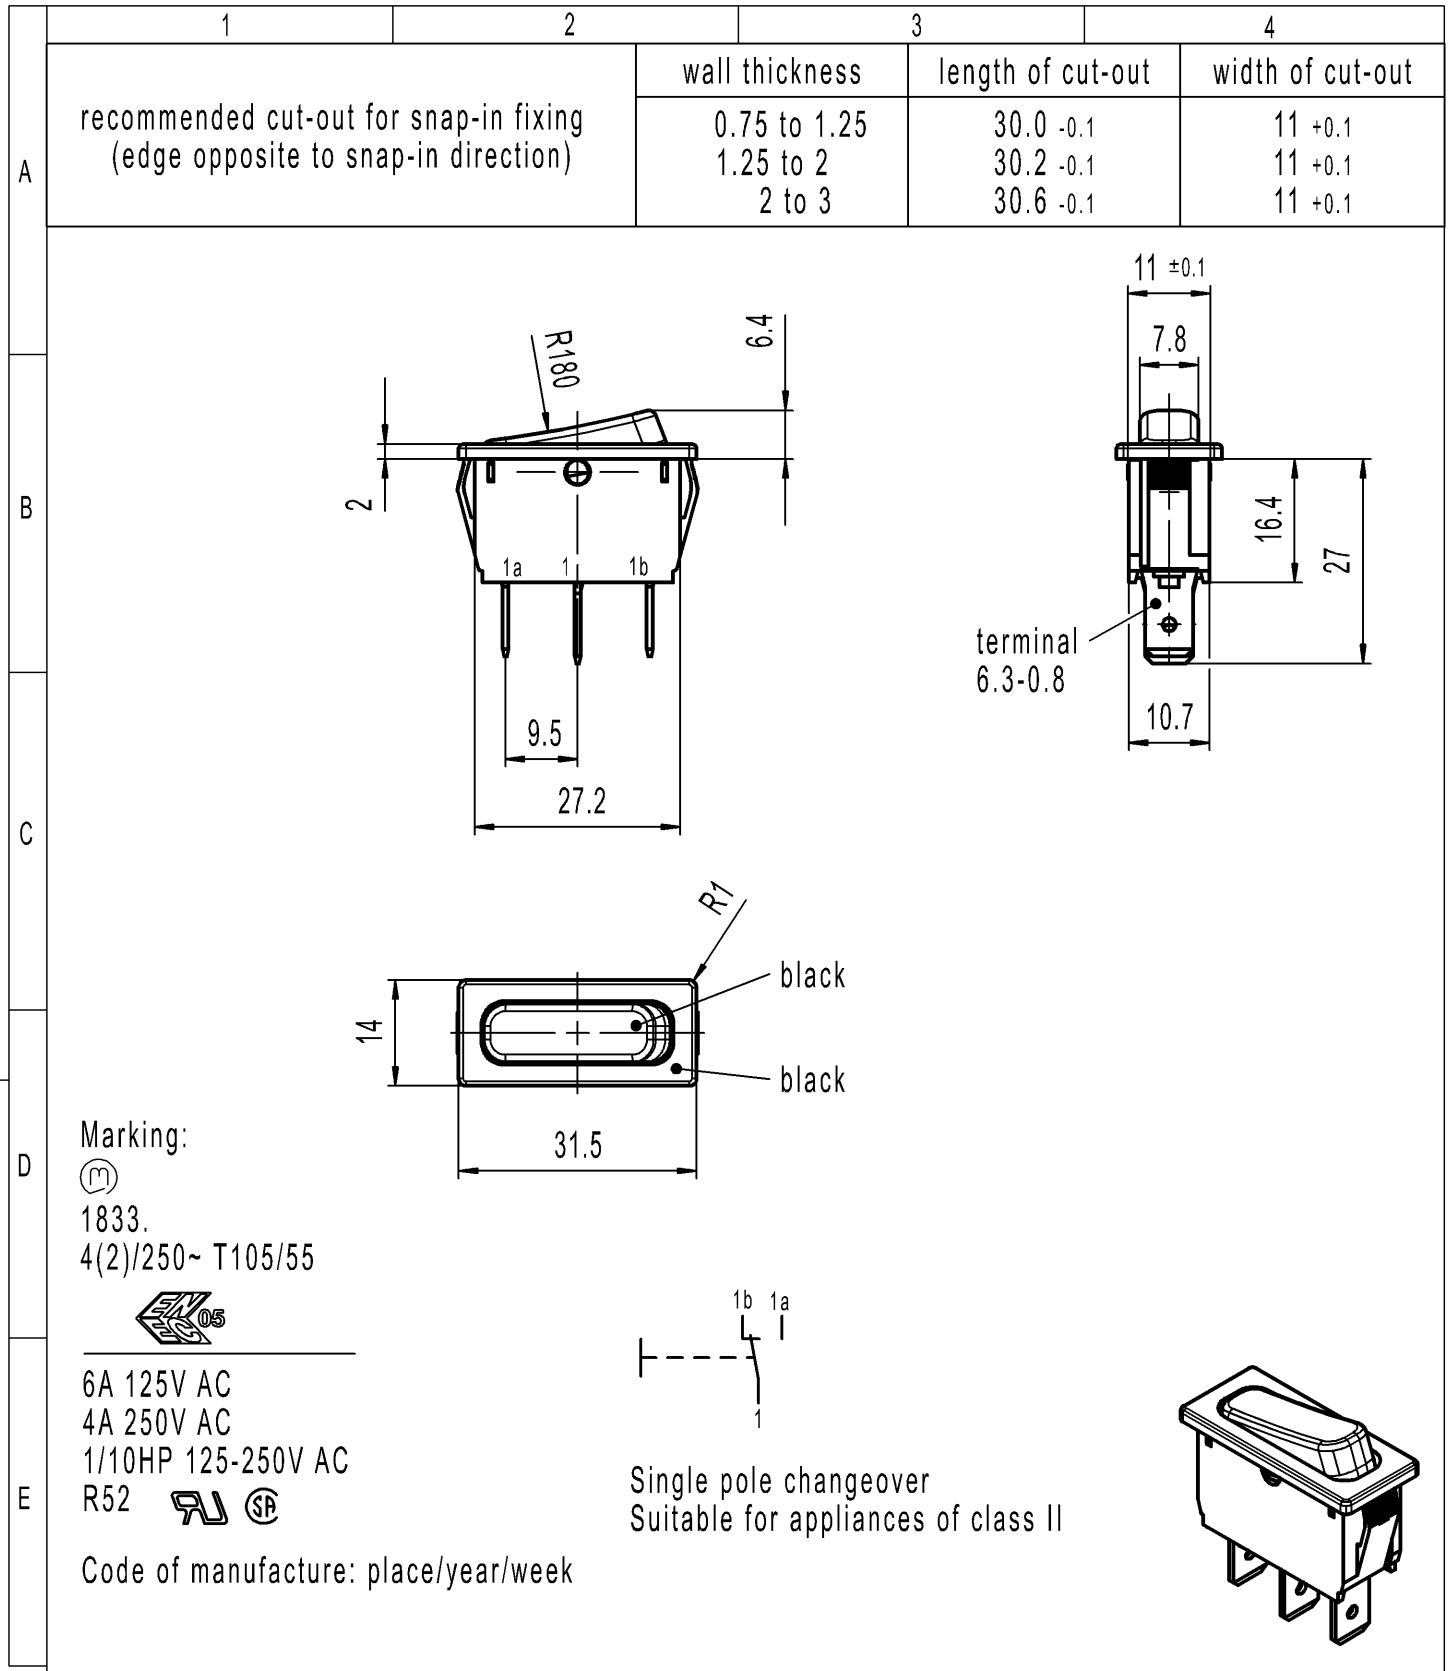

-	-	-	1833.3402-XX
Figure	Type	Customer Part No.	Art.No.-PI
Shape and location	Angle $\pm 2^\circ$	Sheet 01	
	Edge tolerance	Ident. K	Document number 18333402
	0-6 ± 0.2	Index d	Appliance Switch
	>6-30 ± 0.4	All dimensions are in millimetres	
	>30 ± 0.6	Format DIN A4	
		Projection	
		Scale 1:1	
d	140315	System NX V1872	
c	69573	Replacement of	
b	29396	Zg.gl.Nr.v.21.02.1985	
a	29396		
Index	MEC-No.	Date (YYYY-MM-DD)	Edited by