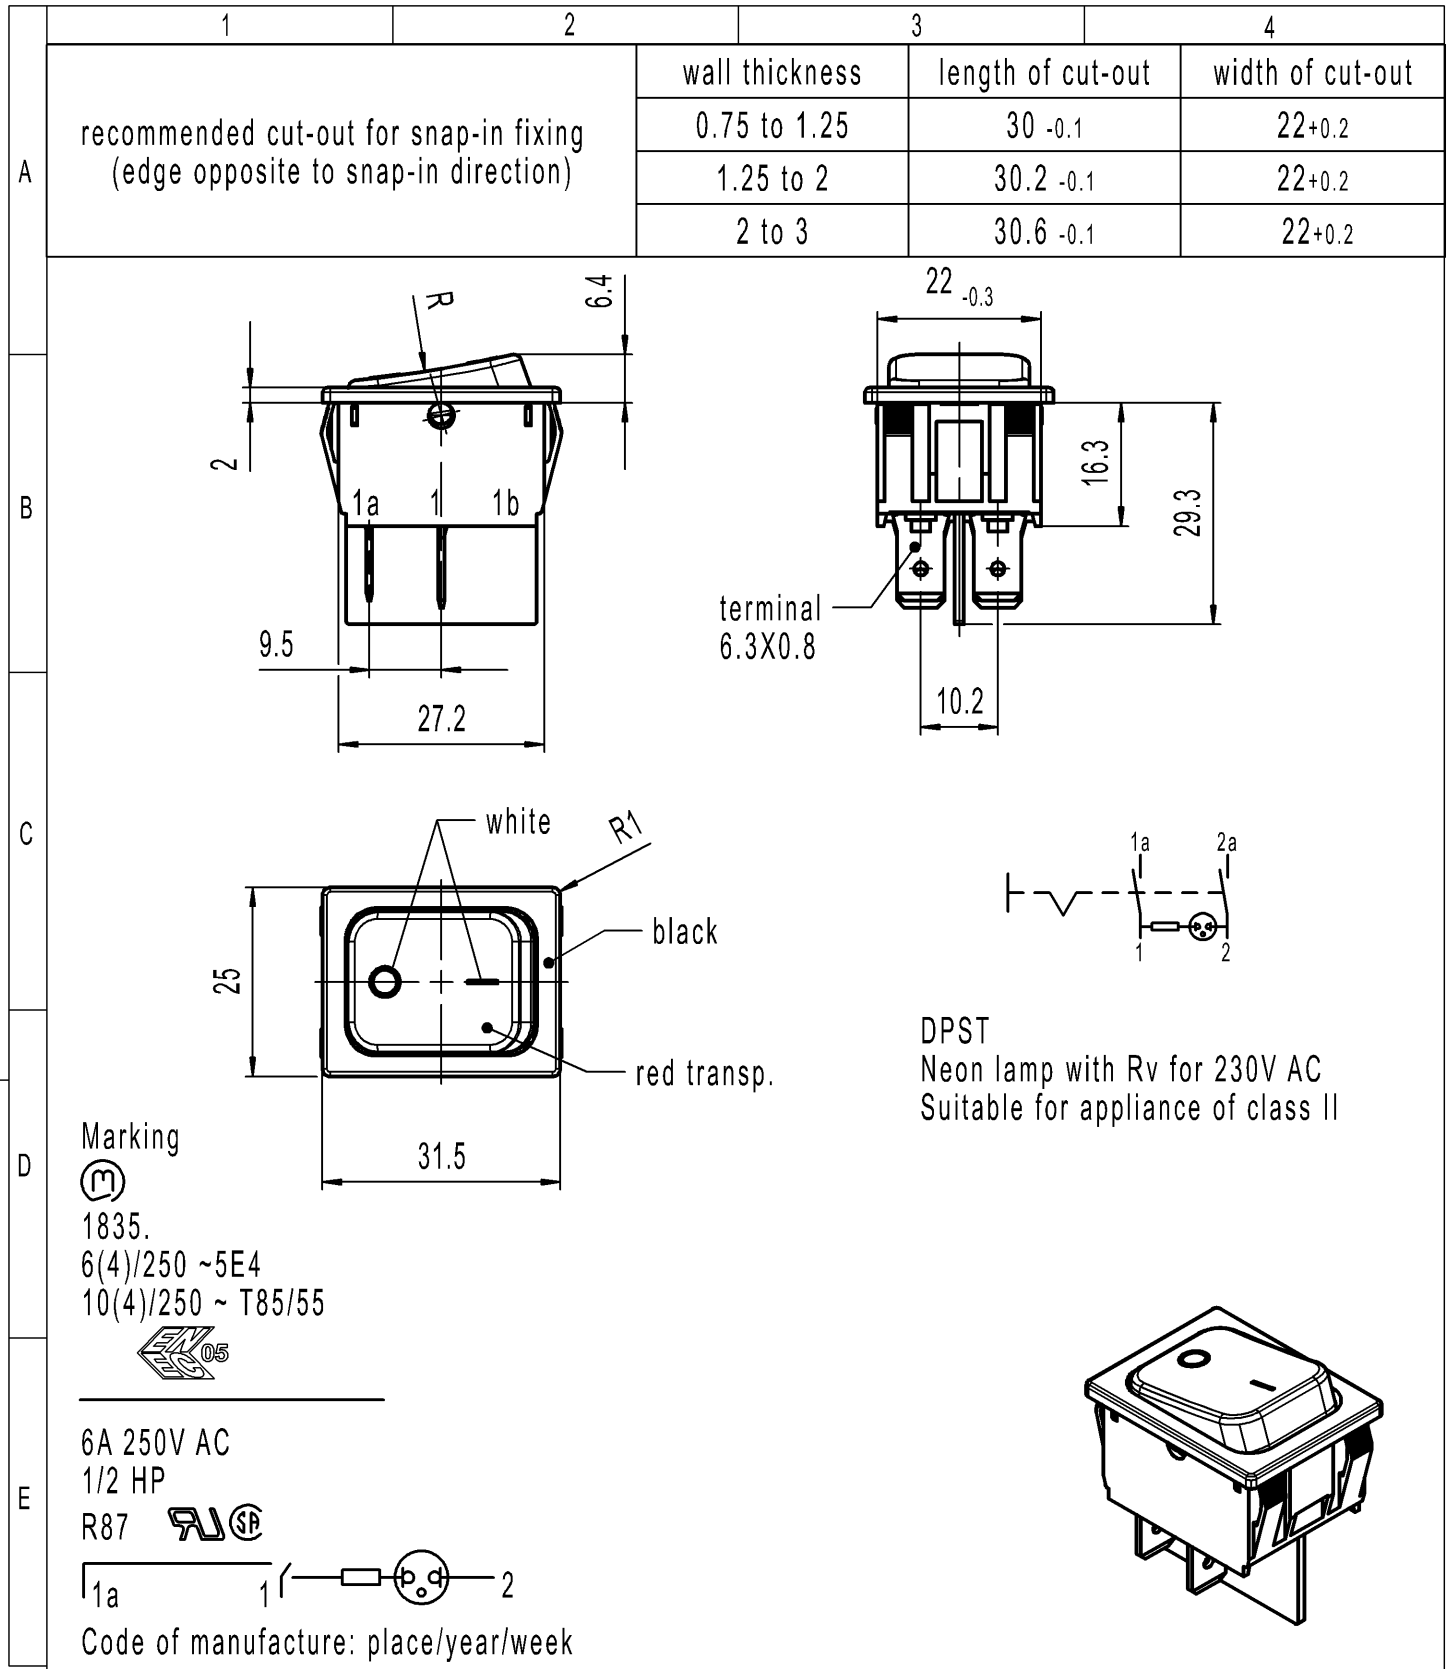

-	-	-	1835.3102-XX
Figure	Type	Customer Part No.	Art.No.-PI
Shape and location	Angle ± 2 °	Sheet 01	
	Edge tolerance	Ident.	Document number
⊙ ≡	0-6	K	18353102
	>6-15	Index g	
	± 0.2	Appliance Switch	
	± 0.4		
	± 0.4	All dimensions are in millimetres	
	± 0.6		
g	140527	System NX V1872	
f	2022-03-15		
e	64507	Replacement of	
d	2009-09-14		
Index	MEC-No.	MARQUARDT	
	Date (YYYY-MM-DD)		
	Edited by		