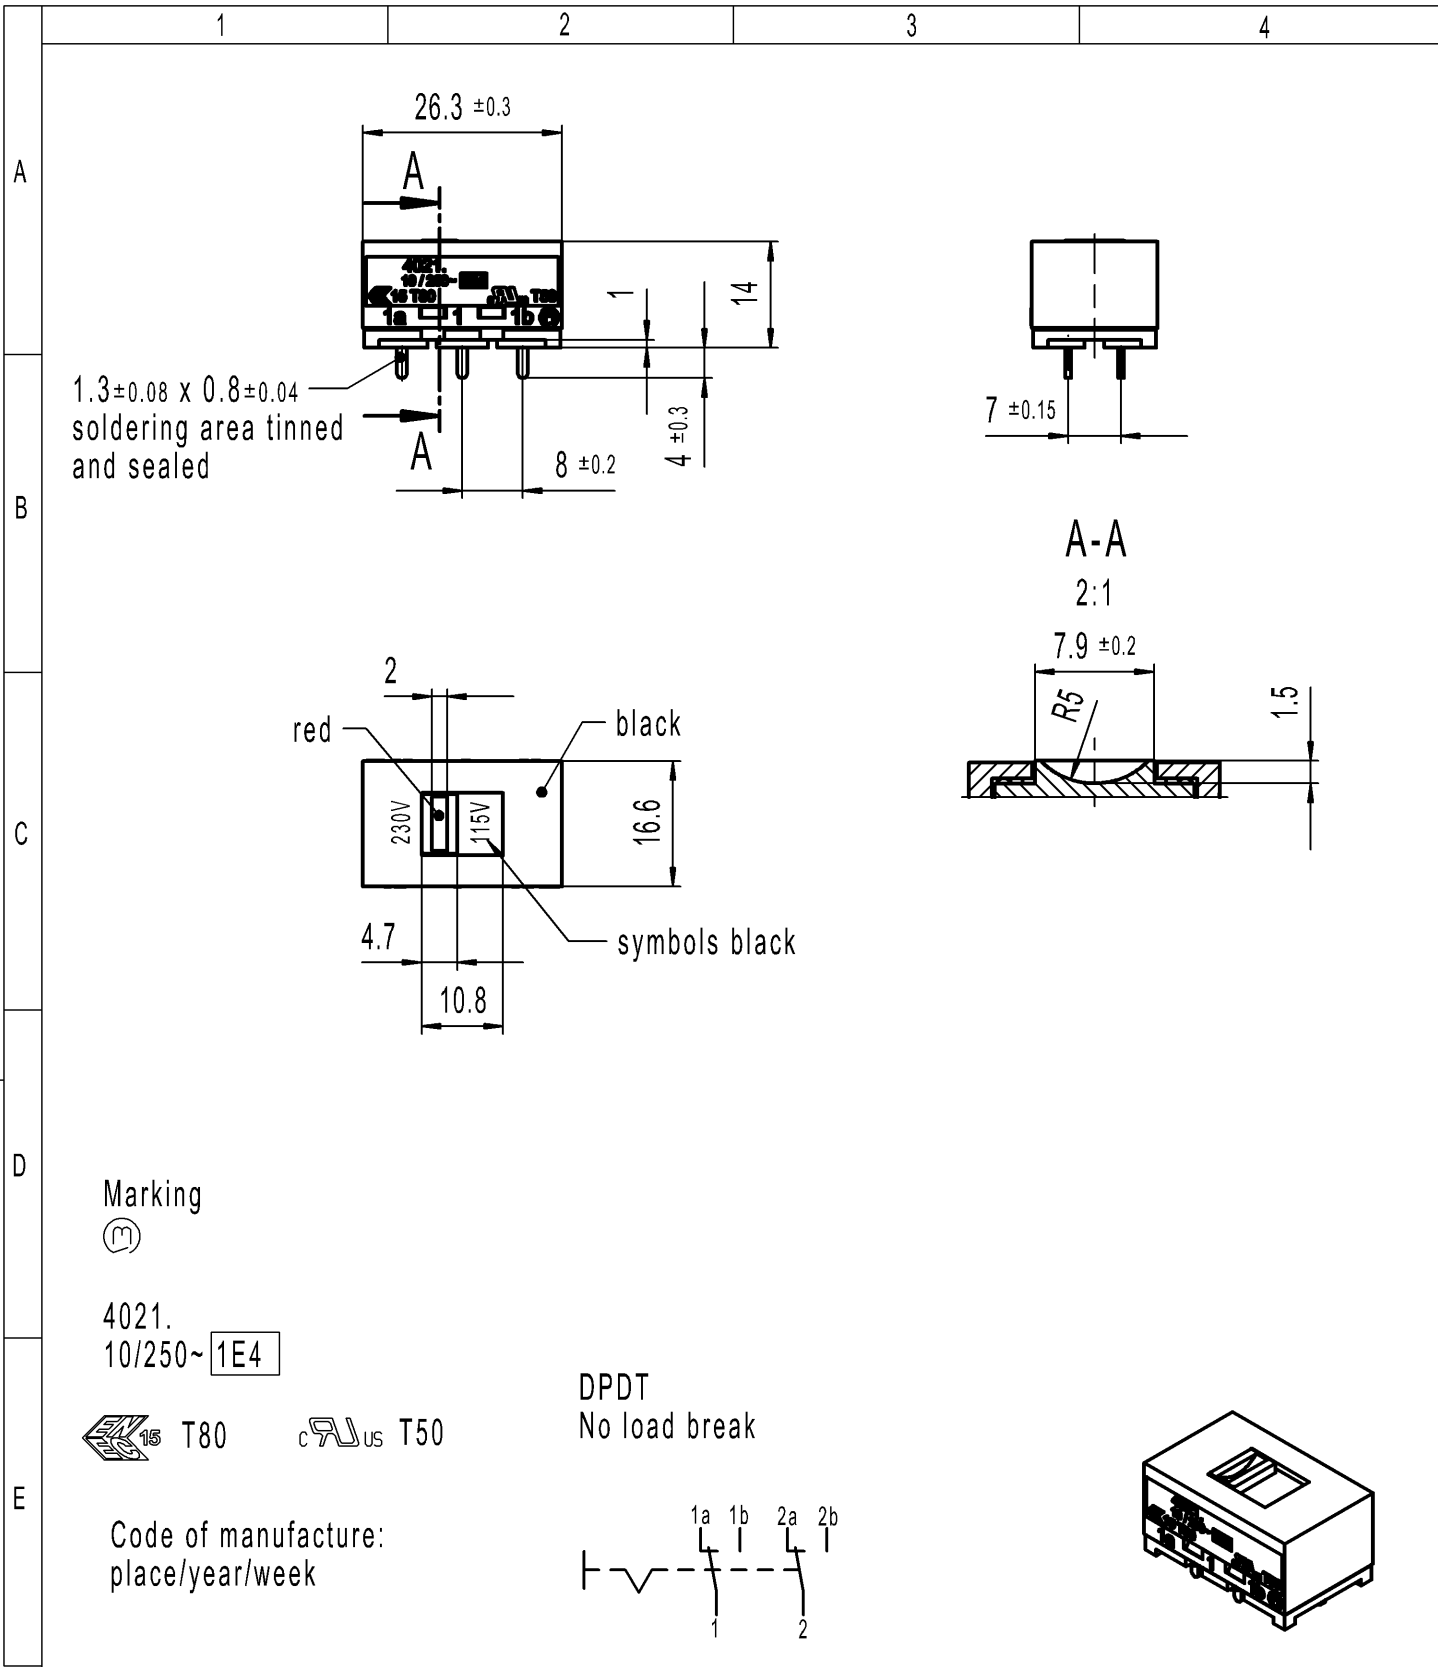

Marking

4021.
10/250~1E4

T80 T50

DPDT
No load break

Code of manufacture:
place/year/week

-		-		-		4021.4620-XX		
Figure		Type		Customer Part No.		Art.No.-PI		
Shape and location	Angle ± 2°	Length		Radii		Sheet	01	
	Edge tolerance	0-15	± 0.2	±	0-6	± 0.2	Ident.	
		>15-70	± 0.4	±	>6-30	± 0.4	Document number	
			±	±	>30	± 10%	K	
			±	±			40214620	
			±	±			j	
			±	±			Appliance Switch	
			±	±			All dimensions are in millimetres	
j	141972	2022-03-18	MATHPATIR	Format	A4	Projection	1:1	
i	96780	2015-07-30	MUT	System	NX V1899			
h	87399	2013-12-16	MUT	Replacement of Zg.gl.Nr.v.31.08.1981				
g	71182	2010-11-04	HHE					
Index	MEC-No.	Date (YYYY-MM-DD)	Edited by	 MARQUARDT				