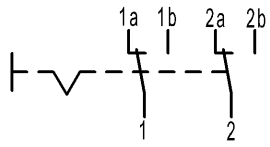

Marking

4021.
10/250~1E4

T80 T50

DPDT
No load break

Code of manufacture:
place/year/week

-		-		-		4021.4620-XX		
Figure		Type		Customer Part No.		Art.No.-PI		
Shape and location	Angle ± 2°	Length		Radii		Sheet	01	
	Edge tolerance	0-15	± 0.2	±	0-6	± 0.2	Ident.	
		>15-70	± 0.4	±	>6-30	± 0.4	Document number	
			±	±	>30	± 10%	K	
			±	±			40214620	
			±	±			j	
			±	±			Appliance Switch	
			±	±			All dimensions are in millimetres	
j	141972	2022-03-18	MATHPATIR	Format	A4	Projection	1:1	
i	96780	2015-07-30	MUT	System	NX V1899			
h	87399	2013-12-16	MUT	Replacement of Zg.gl.Nr.v.31.08.1981				
g	71182	2010-11-04	HHE					
Index	MEC-No.	Date (YYYY-MM-DD)	Edited by	 MARQUARDT				