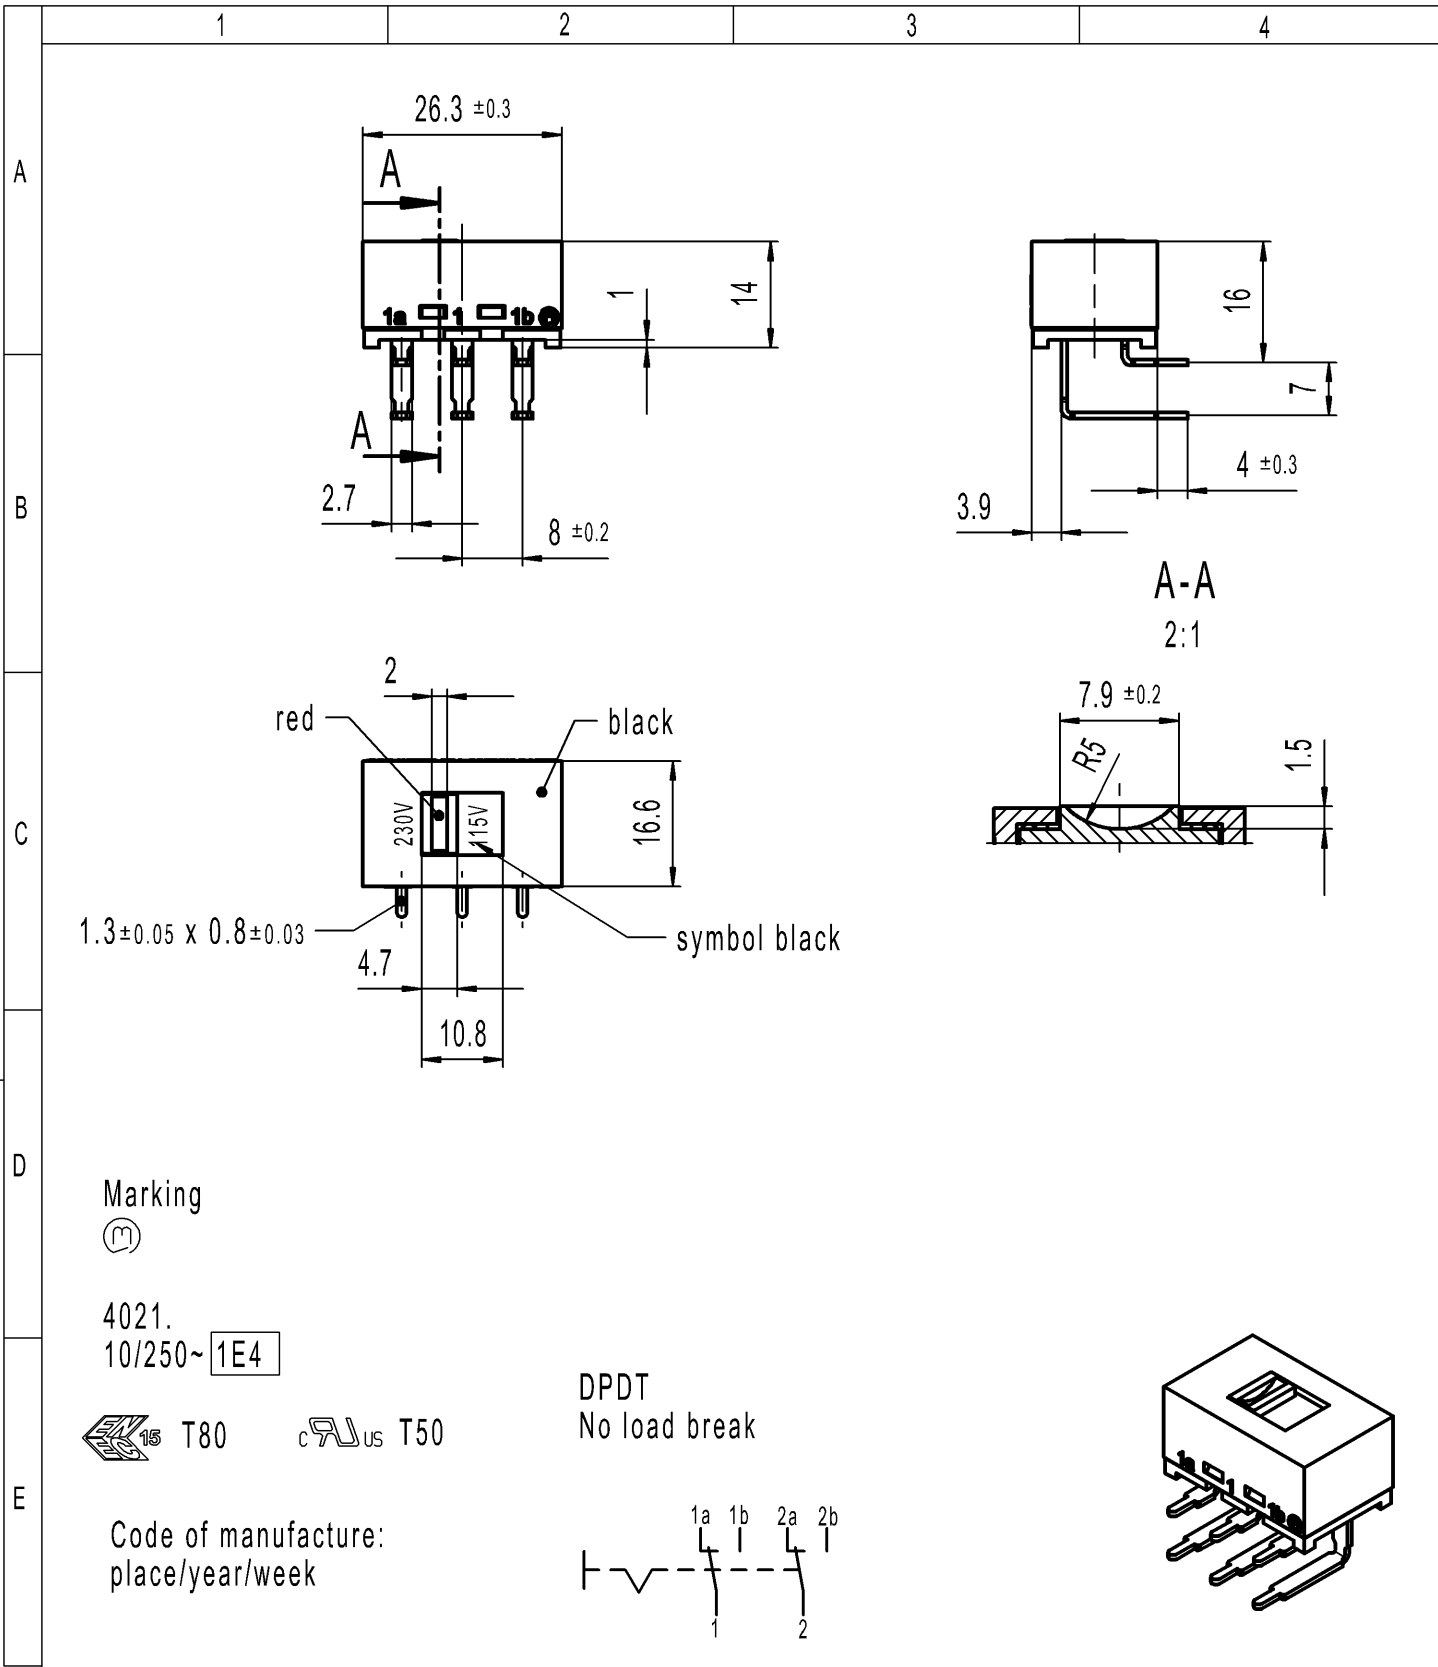

Marking

4021.
10/250~1E4

T80 T50

DPDT
No load break

Code of manufacture:
place/year/week

-		-		-		4021.4723-XX	
Figure		Type		Customer Part No.		Art.No.-PI	
Shape and location	Angle ± 2°	Length		Radii		Sheet 01	Ident. K
	Edge tolerance	0-15 ± 0.2	±	0-6 ± 0.2	± 0.2		
		>15-70 ± 0.4	±	>6-30 ± 0.4	± 10%	Projection	Index i
		±	±	>30 ± 10%	±		
i	141972	2022-03-18	MATHPATIR	All dimensions are in millimetres			Appliance Switch
h	96780	2015-07-30	MUT	System NX V1899	MARQUARDT		
g	87399	2013-12-16	MUT				
f	71182	2010-11-04	HHE	Replacement of Zg.gl.Nr.v.28.09.1982	MARQUARDT		
Index	MEC-No.	Date (YYYY-MM-DD)	Edited by				