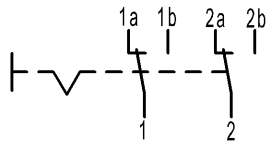

Marking

4021.
10/250~1E4

T80 T50

DPDT
No load break

Code of manufacture:
place/year/week

-		-		-		4021.4723-XX	
Figure		Type		Customer Part No.		Art.No.-PI	
Shape and location	Angle ± 2°	Length		Radii		Sheet 01	Ident. K
	Edge tolerance	0-15 ± 0.2	±	0-6 ± 0.2	± 0.2		
		>15-70 ± 0.4	±	>6-30 ± 0.4	± 10%	Projection	Index i
		±	±	>30 ± 10%	±		
i	141972	2022-03-18	MATHPATIR	All dimensions are in millimetres			Appliance Switch
h	96780	2015-07-30	MUT	System NX V1899	MARQUARDT		
g	87399	2013-12-16	MUT				
f	71182	2010-11-04	HHE	Replacement of Zg.gl.Nr.v.28.09.1982	MARQUARDT		
Index	MEC-No.	Date (YYYY-MM-DD)	Edited by				